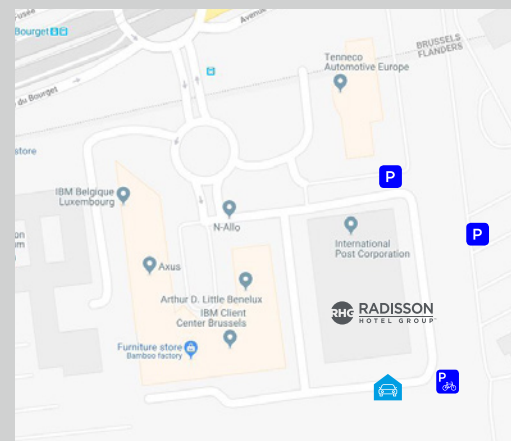

Radisson Hotel Group
Av du Bourget 44 Bourgetlaan
1130 Brussels
Tel : +32 (2) 702 92 00

<https://www.radissonhospitalityab.com/about-us/contact-us>

BY CAR / MOTORBIKE

Easy access from the Brussels external motorway belt (R0 - E40 - E19)
Direction Zaventem Exit : **Evere-Brussel**

BY BIKE

VILLO Station :
Bordet station - chaussée d'Haecht 1147

Bike Itinerary :
ICR 1 (City Center, Schaerbeek, Evere, Zaventem)

<http://www.villo.be>
<http://www.bruxellesmobilite.irisnet.be/velo/>

P VISITOR PARKING:
Outdoor Parking in front of the building

EMPLOYEE PARKING:
Indoor garage inside the building (level -2)

P BIKE PARKING
Visitors: Outdoor dedicated covered box
Employees: Garage -1 and -2

BY PUBLIC TRANSPORT

BUS / TRAM

DE LIJN

270 Keerbergen - North Station